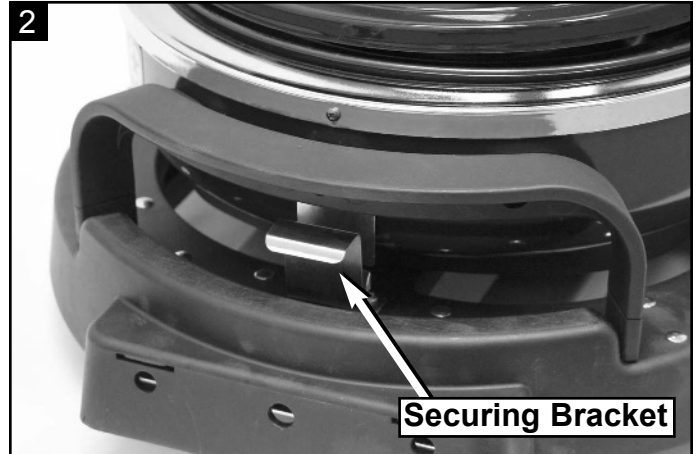

RoadTrip™ LX

Model 9941-765

Supplemental Instructions

- View of stove & stand as removed from carton.

- Detail showing securing bracket attaching stove to stand.

- To remove stove from stand, depress securing brackets and lift stove.

- Rotate transport handle from storage position.

- Pull wheels outward and rotate until they lock in place.

- View of stove and stand in transport position.