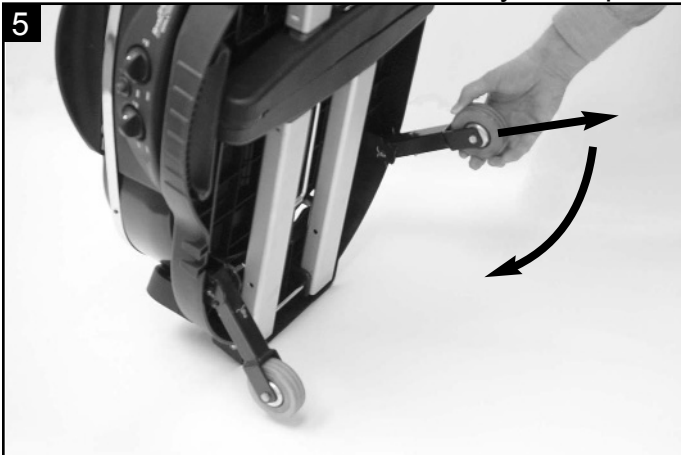

RoadTrip™ LX

Model 9941-765

Supplemental Instructions

- View of stove & stand as removed from carton.

- Detail showing securing bracket attaching stove to stand.

- To remove stove from stand, depress securing brackets and lift stove.

- Rotate transport handle from storage position.

- Pull wheels outward and rotate until they lock in place.

- View of stove and stand in transport position.